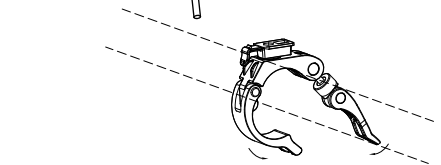

LF-10 USER MANUAL

Thank you for choosing bike light
Please read user manual before use

Product features:

- Bright CREE LED
- Long lasting Li-Ion battery (>4hrs)
- Side lights
- Easy mounting with supplied bracket

Low power indicator

When the bottom lights red \ it shows that battery is about to run out. Please recharge it on time

Warning: battery can get damaged when stored empty.

Battery charging

Open USB cover found at the bottom of the light and connect with power supply (power bank)by USB cable, when the green light stops flashing, it indicates the charging is complete.

Indicator light color

Low power Charging Charge completed

Red	Green flash	Green
-----	-------------	-------

Product specifications

Battery: Premium Li-ion Battery

function: Full / Half / flash / SOS

Battery capacity: 2200mAh

Run time: 11 hours for half mode/ 6 hours for full mode

Lumen: 300 lumens

Size: 113x41.7x34.6mm

Net weight: 103g (including battery)

Material: ABS,PMMA, Aluminum

Anti-glare: Yes

Voltage: 3.7V