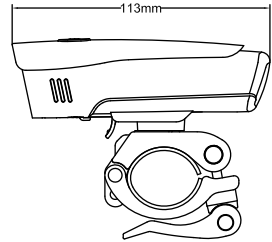

LF-10 USER MANUAL

Thank you for choosing bike light
Please read user manual before use

Product features:

- Bright CREE LED
- Long lasting Li-Ion battery (>4hrs)
- Side lights
- Easy mounting with supplied bracket

Low power indicator

When the bottom lights red \ it shows that battery is about to run out. Please recharge it on time

Warning: battery can get damaged when stored empty.

Battery charging

Open USB cover found at the bottom of the light and connect with power supply (power bank)by USB cable, when the green light stops flashing, it indicates the charging is complete.

Run time: 11 hours for half mode/ 6 hours for full mode

Lumen: 300 lumens

Size: 113x41.7x34.6mm

Net weight: 103g (including battery)

Material: ABS,PMMA, Aluminum

Anti-glare: Yes

Voltage: 3.7V