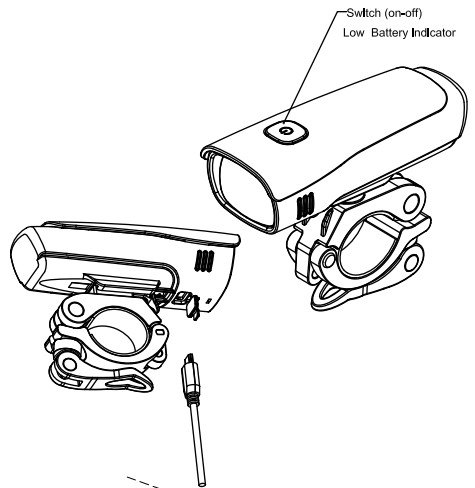

LF-10 USER MANUAL

Thank you for choosing bike light
Please read user manual before use

Product features:

- Bright CREE LED
- Long lasting Li-Ion battery (>4hrs)
- Side lights
- Easy mounting with supplied bracket

Low power indicator

When the bottom lights red \ it shows that battery is about to run out. Please recharge it on time

Warning: battery can get damaged when stored empty.

Battery charging

Open USB cover found at the bottom of the light and connect with power supply (power bank)by USB cable, when the green light stops flashing, it indicates the charging is complete.

Indicator light color

Low power Charging Charge completed

Red	Green flash	Green
-----	-------------	-------

Product specifications

Battery: Premium Li-ion Battery

function: Full / Half / flash / SOS

Battery capacity: 2200mAh

Run time: 11 hours for half mode/ 6 hours for full mode

Lumen: 300 lumens

Size: 113x41.7x34.6mm

Net weight: 103g (including battery)

Material: ABS,PMMA, Aluminum

Anti-glare: Yes

Voltage: 3.7V