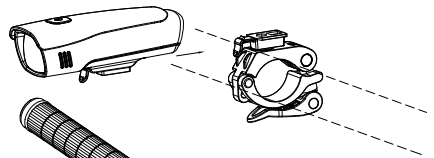

LF-10 USER MANUAL

Thank you for choosing bike light
Please read user manual before use

Product features:

- Bright CREE LED
- Long lasting Li-Ion battery (>4hrs)
- Side lights
- Easy mounting with supplied bracket

Low power indicator

When the bottom lights red \ it shows that battery is about to run out. Please recharge it on time

Warning: battery can get damaged when stored empty.

Battery charging

Open USB cover found at the bottom of the light and connect with power supply (power bank)by USB cable, when the green light stops flashing, it indicates the charging is complete.

Indicator light color

Low power Charging Charge completed

Red	Green flash	Green
-----	-------------	-------

Product specifications

Battery: Premium Li-ion Battery

function: Full / Half / flash / SOS

Battery capacity: 2200mAh

Run time: 11 hours for half mode/ 6 hours for full mode

Lumen: 300 lumens

Size: 113x41.7x34.6mm

Net weight: 103g (including battery)

Material: ABS,PMMA, Aluminum

Anti-glare: Yes

Voltage: 3.7V