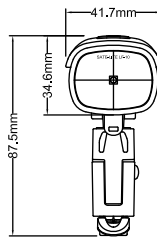

LF-10 USER MANUAL

Thank you for choosing bike light
Please read user manual before use

Product features:

- Bright CREE LED
- Long lasting Li-Ion battery (>4hrs)
- Side lights
- Easy mounting with supplied bracket

Low power indicator

When the bottom lights red \ it shows that battery is about to run out. Please recharge it on time

Warning: battery can get damaged when stored empty.

Battery charging

Open USB cover found at the bottom of the light and connect with power supply (power bank)by USB cable, when the green light stops flashing, it indicates the charging is complete.

Run time: 11 hours for half mode/ 6 hours for full mode

Lumen: 300 lumens

Size: 113x41.7x34.6mm

Net weight: 103g (including battery)

Material: ABS,PMMA, Aluminum

Anti-glare: Yes

Voltage: 3.7V