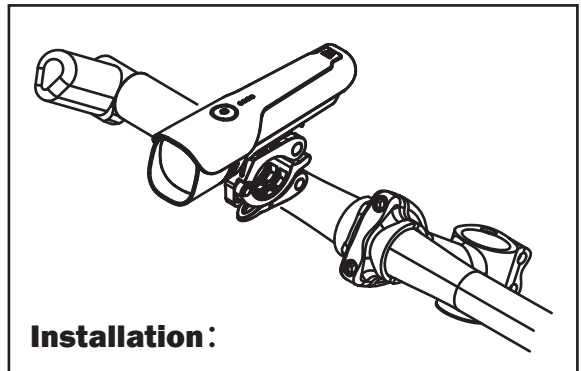

LF-07 USER MANUAL

Thank you for choosing bike light
Please read user manual before use

Product features:

- ECO-Reflex optical design
- Near range beam
- CREE XD16 LED light source
- Power level indicator
- Side lights
- Easy mounting with supplied bracket

Battery indicator

When the last LED turns red the battery is almost empty. The light will turn off automatically. Please recharge as soon as possible.

Warning: the battery can get damaged when stored empty.

Battery charging

Open USB port cover. Using the USB cable connect to a standard USB charger or power bank.

Specifications:

Battery: Premium Li-ion Battery
Function: High / Medium / Low / Flash
Battery capacity: 2600mAh
Run time: 2.5 hours
Lumen: 600 lumens
Size: 147x42x40.5mm
Net weight: 186g (including battery)
Material: ABS, PMMA, Aluminum
Anti-glare: YES
Voltage: 3.7V/ 2W