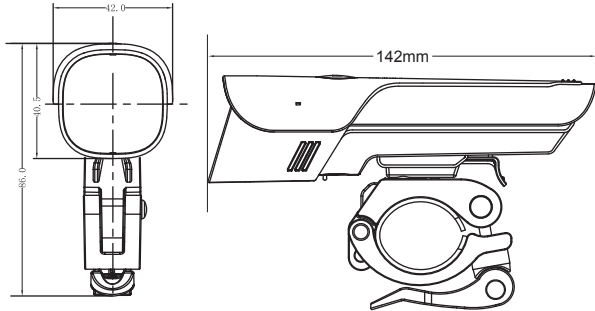

LF-07 USER MANUAL

Thank you for choosing bike light
Please read user manual before use

Product features:

- ECO-Reflex optical design
- Near range beam
- CREE XD16 LED light source
- Power level indicator
- Side lights
- Easy mounting with supplied bracket

Battery indicator

When the last LED turns red the battery is almost empty. The light will turn off automatically. Please recharge as soon as possible.

Warning: the battery can get damaged when stored empty.

Battery charging

Open USB port cover. Using the USB cable connect to a standard USB charger or power bank.

Specifications:

Battery: Premium Li-ion Battery
Function: High / Medium / Low / Flash
Battery capacity: 2600mAh
Run time: 2.5 hours
Lumen: 600 lumens
Size: 147x42x40.5mm
Net weight: 186g (including battery)
Material: ABS, PMMA, Aluminum
Anti-glare: YES
Voltage: 3.7V/ 2W