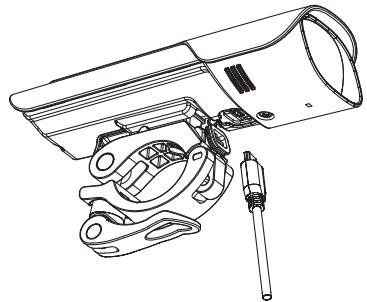

LF-07 USER MANUAL

Thank you for choosing bike light
Please read user manual before use

Product features:

- ECO-Reflex optical design
- Near range beam
- CREE XD16 LED light source
- Power level indicator
- Side lights
- Easy mounting with supplied bracket

Battery indicator

When the last LED turns red the battery is almost empty. The light will turn off automatically. Please recharge as soon as possible.

Warning: the battery can get damaged when stored empty.

Battery charging

Open USB port cover. Using the USB cable connect to a standard USB charger or power bank.

Specifications:

Battery: Premium Li-ion Battery
Function: High / Medium / Low / Flash
Battery capacity: 2600mAh
Run time: 2.5 hours
Lumen: 600 lumens
Size: 147x42x40.5mm
Net weight: 186g (including battery)
Material: ABS, PMMA, Aluminum
Anti-glare: YES
Voltage: 3.7V/ 2W