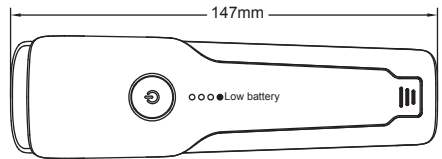

LF-07 USER MANUAL

Thank you for choosing bike light
Please read user manual before use

Product features:

- ECO-Reflex optical design
- Near range beam
- CREE XD16 LED light source
- Power level indicator
- Side lights
- Easy mounting with supplied bracket

Battery indicator

When the last LED turns red the battery is almost empty. The light will turn off automatically. Please recharge as soon as possible.

Warning: the battery can get damaged when stored empty.

Battery charging

Open USB port cover. Using the USB cable connect to a standard USB charger or power bank.

Specifications:

Battery: Premium Li-ion Battery
Function: High / Medium / Low / Flash
Battery capacity: 2600mAh
Run time: 2.5 hours
Lumen: 600 lumens
Size: 147x42x40.5mm
Net weight: 186g (including battery)
Material: ABS, PMMA, Aluminum
Anti-glare: YES
Voltage: 3.7V/ 2W