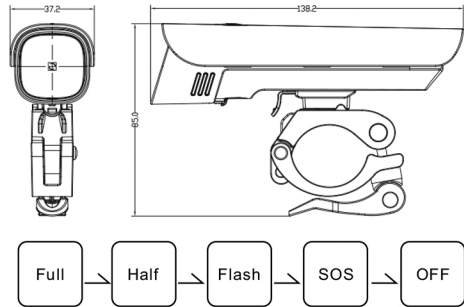

LF-04 USER MANUAL

Thank you for choosing bike light
Please read user manual before use

Product features:

- Bright CREE LED
- Long lasting Li-Ion battery (>4hrs)
- Side lights
- Easy mounting with supplied bracket

Low power indicator

When the light turns red, it shows that the battery is about to run out. Please recharge it on time.

Warning: battery can get damaged when stored empty.

Battery charging

Open the USB cover found at the bottom of the light and connect with a power supply (power bank) by USB cable. When the green light stops flashing, it indicates that the charging is complete.

Indicator light color

Low power Charging Charge completed

Product specifications

Battery: Premium Li-ion Battery

function: Full / Half / flash / SOS

Battery capacity: 2200mAh

Run time: 11 hours for half mode/ 6 hours for full mode

Lumen: 300 lumens

Size: 110*33.7*31.2mm

Net weight: 103g (including battery)

Material: ABS, PMMA, Aluminum

Anti-glare: Yes

Voltage: 3.7V