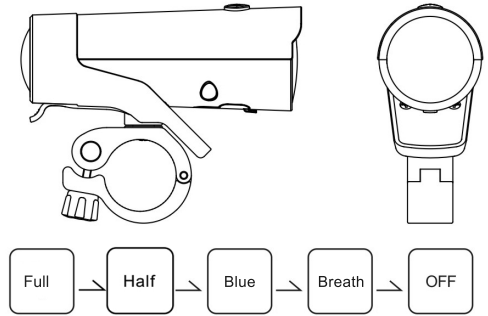

## Product feature:

- Use CREE LED, lithium batteries in full light mode can last 4 hours
- The product can assemble on handlebar with exclusive bracket .

## Low power indicator

When the button light red . it shows that battery is about to run out. Please rechargeable it on time

## Rechargeable

Open cover at the bottom of the light, Using the USB cable directly connect with other power supply (power bank). until the green light up. Indicates the charging is complete.

## Product specification

- Battery: Samsung Li-ion Battery
- Function: Full/Half/Blue/Breath/Off
- Battery capacity: 2600mAh
- Size: 112x41x83 mm
- Net weight: 140g(including battery)
- Run time: 4 hours
- Material: ABS, PMMA, metal
- Waterproof: IPX4
- Anti-glare: YES
- Voltage: 3.7V/ 2W