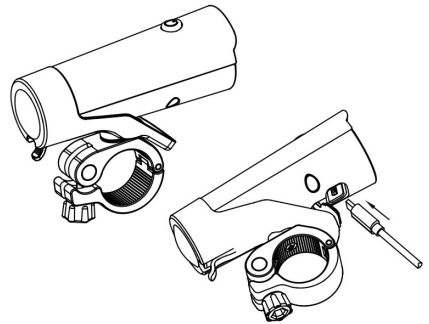

## Product feature:

- Use CREE LED, lithium batteries in full light mode can last 4 hours
- The product can assemble on handlebar with exclusive bracket .

## Low power indicator

When the button light red . it shows that battery is about to run out. Please rechargeable it on time

## Rechargeable

Open cover at the bottom of the light, Using the USB cable directly connect with other power supply (power bank). until the green light up. Indicates the charging is complete.

## Product specification

- Battery: Samsung Li-ion Battery
- Function: Full/Half/Blue/Breath/Off
- Battery capacity: 2600mAh
- Size: 112x41x83 mm
- Net weight: 140g(including battery)
- Run time: 4 hours
- Material: ABS, PMMA, metal
- Waterproof: IPX4
- Anti-glare: YES
- Voltage: 3.7V/ 2W